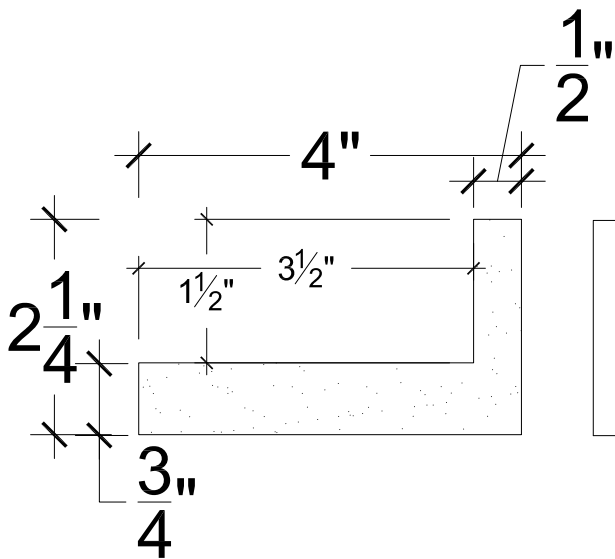

SCALE: 6" - 1"

SCALE: 6" - 1"

SCALE: 6" - 1"

67 Steuben Street
 Brooklyn, NY 11205
 P 718.534.7000
 F 718.534.7040
 www.decocraftusa.com

Design Copyright © Deco Craft USA Inc. 2010. All rights reserved

NAME:

COVE LIGHTING

ITEM#

DC502-284A

MATERIAL:

PLASTER

HEIGHT:

2. 1/4"

PROJECTION:

4"

FACE:
N/A

REPEAT:
N/A

LENGTH:
96"