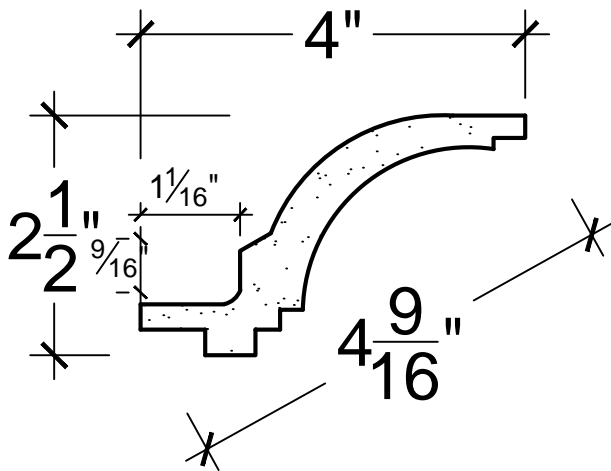

SCALE: 6" = 1'

SCALE: 6" = 1'

SCALE: 6" = 1'

67 Steuben Street
Brooklyn, NY 11205
P 718.534.7000
F 718.534.7040
www.decocraftusa.com

Design Copyright © Deco Craft USA Inc.2010.All rights reserved

NAME:

COVE LIGHTING

ITEM#

DC502-280

MATERIAL:

PLASTER

HEIGHT:

2. 1/2"

PROJECTION:

4"

FACE:

4. 9/16"

REPEAT:

N/A

LENGTH:

96"