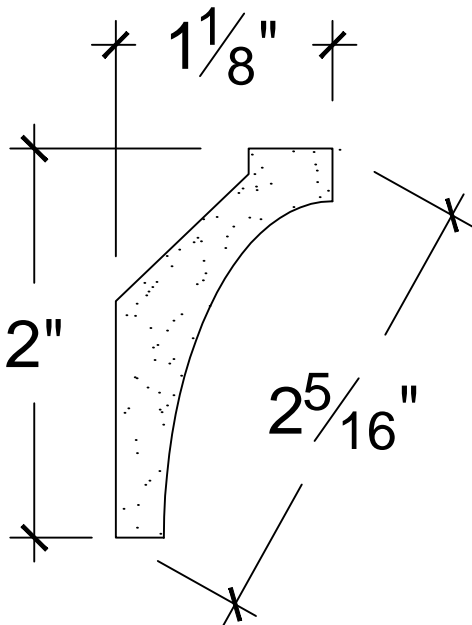

SCALE: 1:1

SCALE: 1:1

SCALE: 1:1

67 Steuben Street
 Brooklyn, NY 11205
 P 718.534.7000
 F 718.534.7040
 www.decocraftusa.com

Design Copyright © Deco Craft USA Inc.2010.All rights reserved

NAME:

COVE

ITEM#

DC502-270

MATERIAL:

PLASTER

HEIGHT:

1. 1/8"

PROJECTION:

2"

FACE:

2. 5/16"

REPEAT:

N/A

LENGTH:

96"