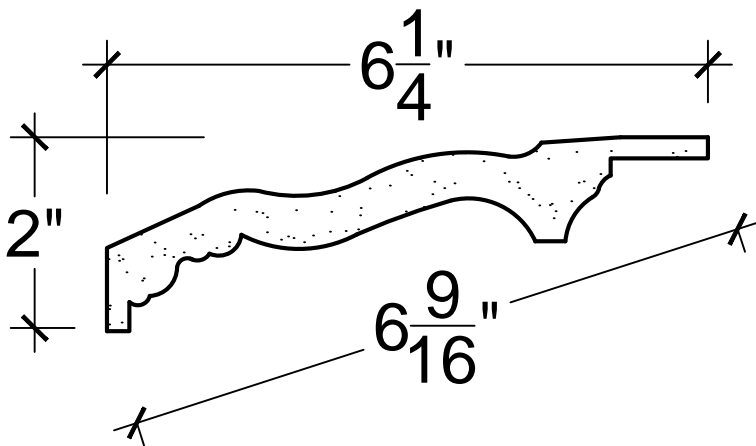

SCALE: 6" = 1'

SCALE: 6" = 1'

SCALE: 6" = 1'

67 Steuben Street
 Brooklyn, NY 11205
 P 718.534.7000
 F 718.534.7040
 www.decocraftusa.com

Design Copyright © Deco Craft USA Inc.2010.All rights reserved

NAME:

CROWN

ITEM#

DC502-266

MATERIAL:

PLASTER

HEIGHT:

2"

PROJECTION:

6. 1/4"

FACE:

6. 9/16"

REPEAT:

N/A

LENGTH:

96"