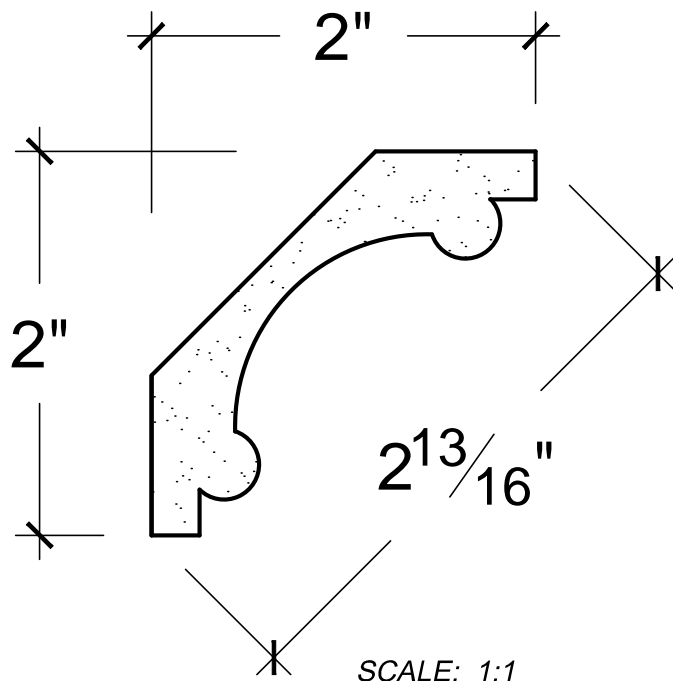

SCALE: 1:1

SCALE: 1:1

SCALE: 1:1

67 Steuben Street
 Brooklyn, NY 11205
 P 718.534.7000
 F 718.534.7040
 www.decocraftusa.com

Design Copyright © Deco Craft USA Inc.2010.All rights reserved

NAME:

CROWN

ITEM#

DC502-251

MATERIAL:

PLASTER

HEIGHT:

2"

PROJECTION:

2"

FACE:

2. 13/16"

REPEAT:

N/A

LENGTH:

96"