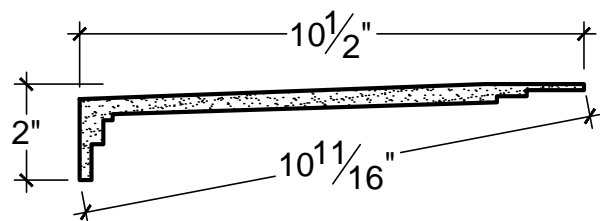

SCALE: 3" = 1'

SCALE: 3" = 1'

SCALE: 3" = 1'

67 Steuben Street
 Brooklyn, NY 11205
 P 718.534.7000
 F 718.534.7040
 www.decocraftusa.com

Design Copyright © Deco Craft USA Inc.2010.All rights reserved

NAME:

CROWN

ITEM#

DC502-239B

MATERIAL:

PLASTER

HEIGHT:

2"

PROJECTION:

10, 1/2"

FACE:

10, 11/16"

REPEAT:

N/A

LENGTH:

96"