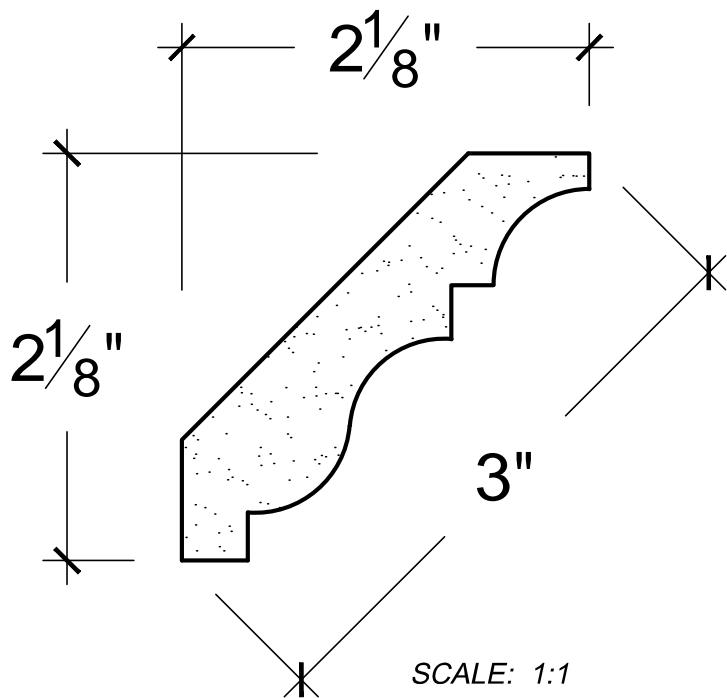

SCALE: 1:1

SCALE: 1:1

SCALE: 1:1

67 Steuben Street
 Brooklyn, NY 11205
 P 718.534.7000
 F 718.534.7040
 www.decocraftusa.com

Design Copyright © Deco Craft USA Inc.2010.All rights reserved

NAME:

CROWN

ITEM#

DC502-237

MATERIAL:

PLASTER

HEIGHT:

2. 1/8"

PROJECTION:

2. 1/8"

FACE:

3"

REPEAT:

N/A

LENGTH:

96"