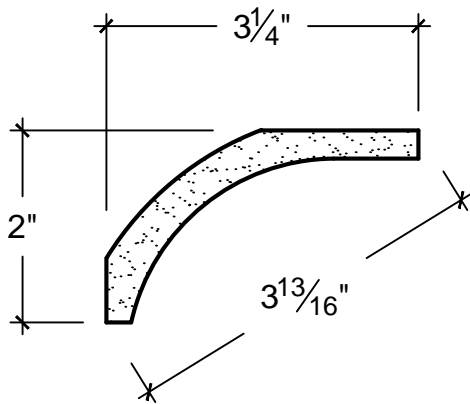

SCALE: 6" = 1'

SCALE: 6" = 1'

SCALE: 6" = 1'

67 Steuben Street
 Brooklyn, NY 11205
 P 718.534.7000
 F 718.534.7040
 www.decocraftusa.com

Design Copyright © Deco Craft USA Inc. 2010. All rights reserved

NAME:

COVE

ITEM#

DC502-174B

MATERIAL:

PLASTER

HEIGHT:

2"

PROJECTION:

3. 1/4"

FACE:

3. 13/16"

REPEAT:

N/A

LENGTH:

96"