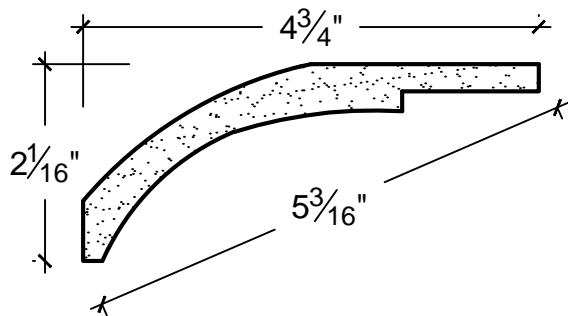

SCALE: 6" = 1'

SCALE: 6" = 1'

SCALE: 6" = 1'

67 Steuben Street
 Brooklyn, NY 11205
 P 718.534.7000
 F 718.534.7040
 www.decocraftusa.com

Design Copyright © Deco Craft USA Inc.2010.All rights reserved

NAME:

CROWN

ITEM#

DC502-174A

MATERIAL:

PLASTER

HEIGHT:

2. 1/16"

PROJECTION:

4. 3/4"

FACE:

5. 3/16"

REPEAT:

N/A

LENGTH:

96"