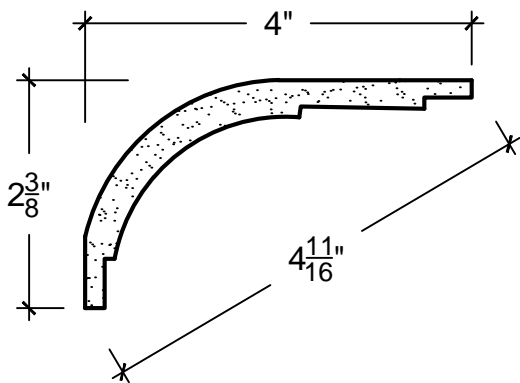

SCALE: 6" = 1'

SCALE: 6" = 1'

SCALE: 6" = 1'

67 Steuben Street
 Brooklyn, NY 11205
 P 718.534.7000
 F 718.534.7040
 www.decocraftusa.com

Design Copyright © Deco Craft USA Inc.2010.All rights reserved

NAME:

COVE

ITEM#

DC502-129

MATERIAL:

PLASTER

HEIGHT:

2. 3/8"

PROJECTION:

4"

FACE:

4. 11/16"

REPEAT:

N/A

LENGTH:

96"