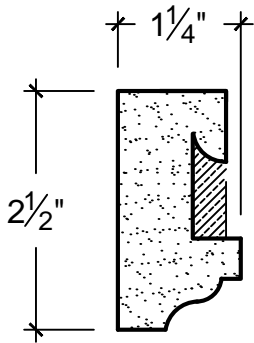

SCALE: 6" = 1'

SCALE: 6" = 1'

SCALE: 6" = 1'

67 Steuben Street
 Brooklyn, NY 11205
 P 718.534.7000
 F 718.534.7040
 www.decocraftusa.com

Design Copyright © Deco Craft USA Inc. 2010. All rights reserved

NAME:

FREIZE

ITEM#

DC502-128

MATERIAL:

PLASTER

HEIGHT:

2. 1/2"

PROJECTION:

1. 1/4"

FACE:

N/A

REPEAT:

2. 1/8"

LENGTH:

96"