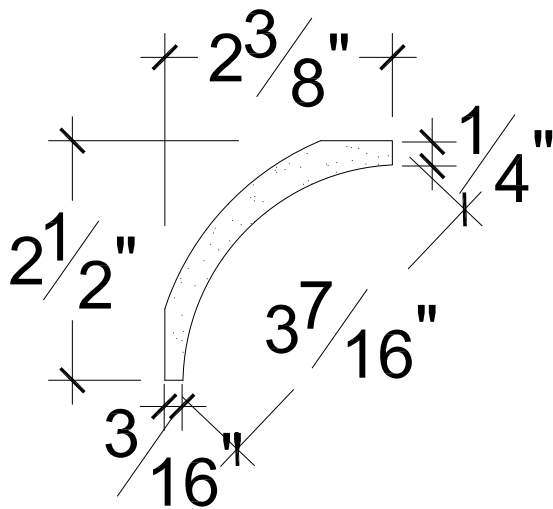

SCALE: 6" - 1"

SCALE: 6" - 1"

SCALE: 6" - 1"

67 Steuben Street
Brooklyn, NY 11205
P 718.534.7000
F 718.534.7040
www.decocraftusa.com

Design Copyright © Deco Craft USA Inc. 2010. All rights reserved

NAME:

CROWN

ITEM#

DC502-121B

MATERIAL:

PLASTER

HEIGHT:

2 1/2"

PROJECTION:

2 3/8"

FACE:

3 7/16"

REPEAT:

N/A

LENGTH:

96"