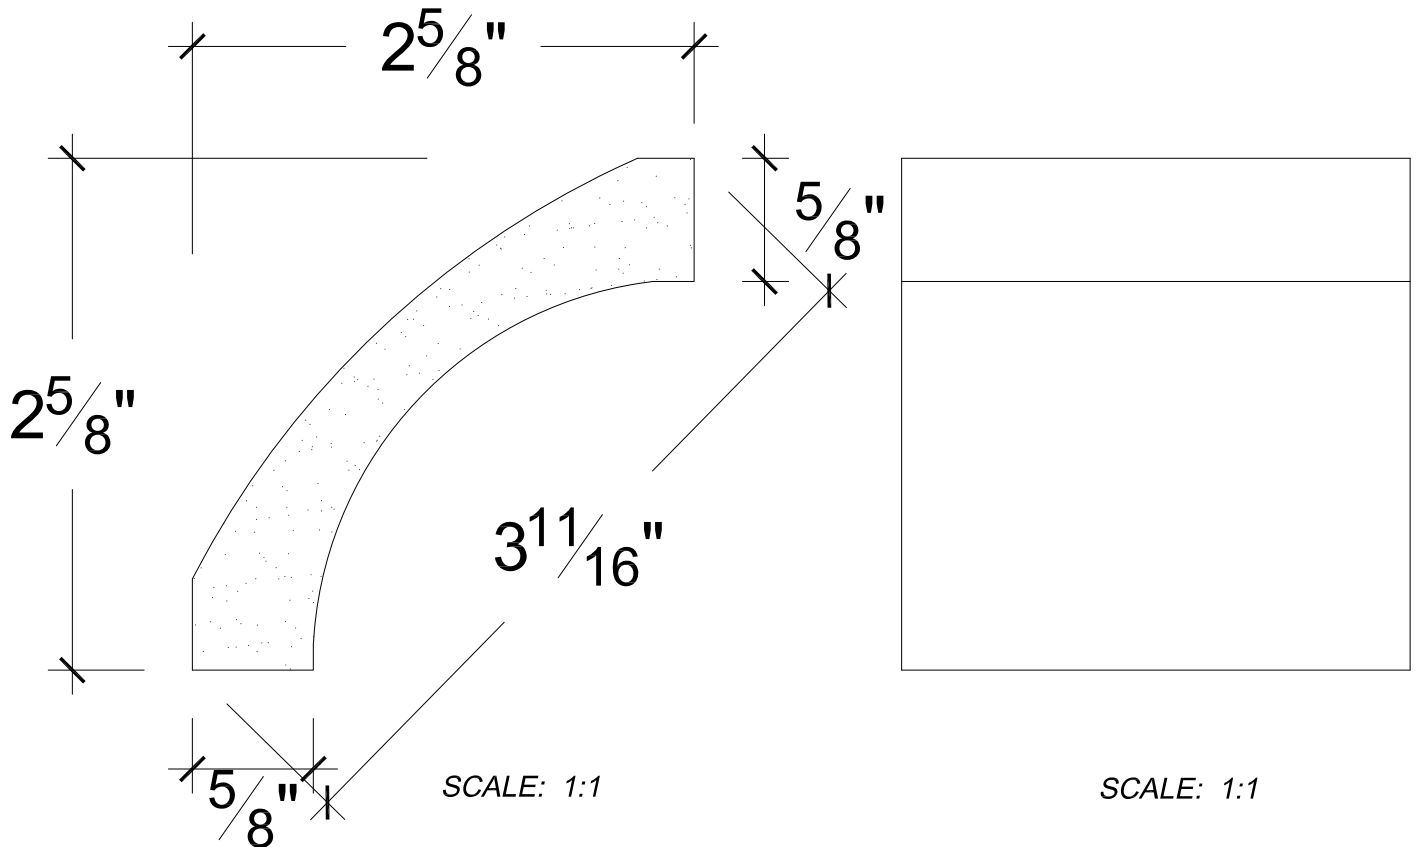

SCALE: 1:1

SCALE: 1:1

SCALE: 1:1

67 Steuben Street
 Brooklyn, NY 11205
 P 718.534.7000
 F 718.534.7040
 www.decocraftusa.com

Design Copyright © Deco Craft USA Inc. 2010. All rights reserved

NAME:

COVE

ITEM#

DC502-121

MATERIAL:

PLASTER

HEIGHT:

2. 5/8"

PROJECTION:

2. 5/8"

FACE:

3. 11/16"

REPEAT:

N/A

LENGTH:

96"