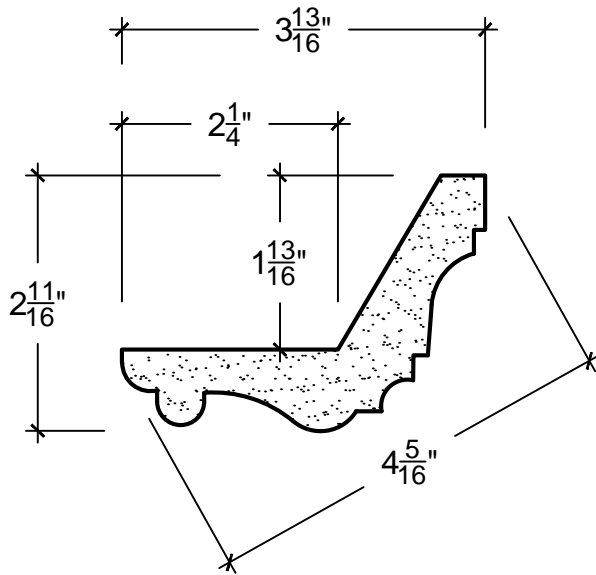

SCALE: 6" = 1'

SCALE: 6" = 1'

SCALE: 6" = 1'

67 Steuben Street  
 Brooklyn, NY 11205  
 P 718.534.7000  
 F 718.534.7040  
 www.decocraftusa.com

Design Copyright © Deco Craft USA Inc.2010.All rights reserved

NAME:

**COVE LIGHTING**

ITEM#

**DC502-114**

MATERIAL:

**PLASTER**

HEIGHT:

2. 11/16"

PROJECTION:

3. 13/16"

FACE:

4. 5/16"

REPEAT:

N/A

LENGTH:

96"