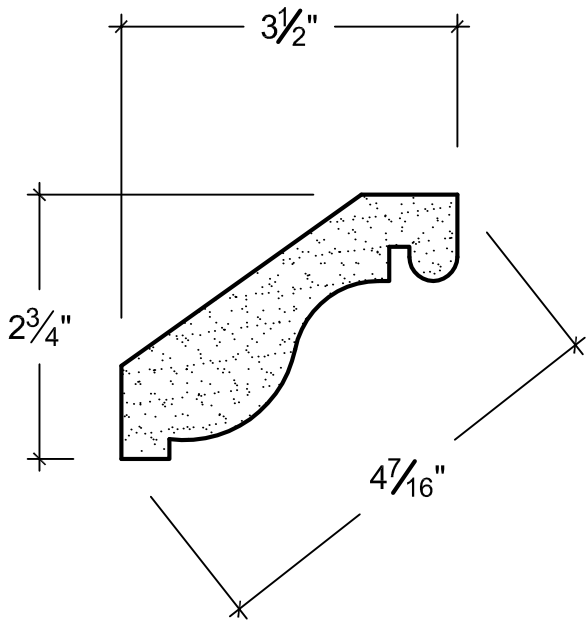

SCALE: 3" = 1'

SCALE: 3" = 1'

SCALE: 3" = 1'

67 Steuben Street
 Brooklyn, NY 11205
 P 718.534.7000
 F 718.534.7040
 www.decocraftusa.com

Design Copyright © Deco Craft USA Inc.2010.All rights reserved

NAME:

CROWN

ITEM#

DC502-019

MATERIAL:

PLASTER

HEIGHT:

2-3/4"

PROJECTION:

3-1/2"

FACE:

4-7/16"

REPEAT:

3-1/8"

LENGTH:

84"