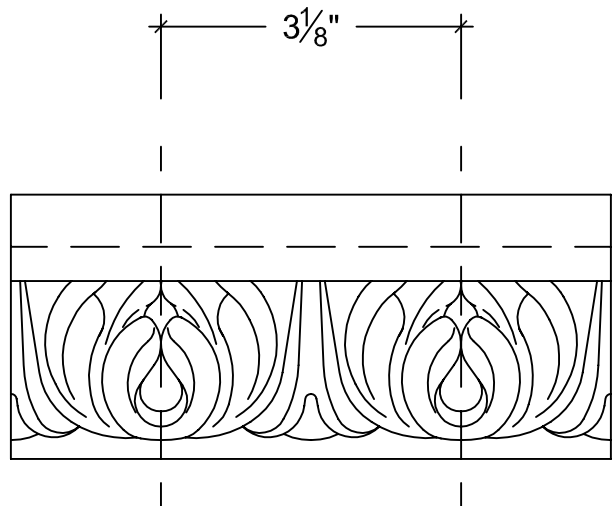

SCALE: 3" = 1'

SCALE: 3" = 1'

SCALE: 3" = 1'

67 Steuben Street
 Brooklyn, NY 11205
 P 718.534.7000
 F 718.534.7040
 www.decocraftusa.com

Design Copyright © Deco Craft USA Inc.2010.All rights reserved

NAME:

CROWN

ITEM#

DC502-019

MATERIAL:

PLASTER

HEIGHT:

2-3/4"

PROJECTION:

3-1/2"

FACE:

4-7/16"

REPEAT:

3-1/8"

LENGTH:

84"