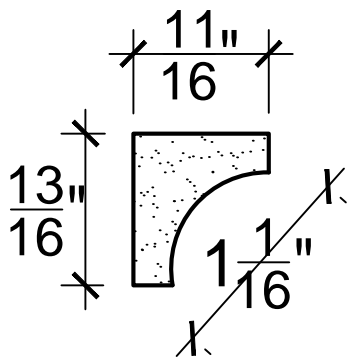

SCALE: 1:1

SCALE: 1:1

SCALE: 1:1

67 Steuben Street
 Brooklyn, NY 11205
 P 718.534.7000
 F 718.534.7040
 www.decocraftusa.com

Design Copyright © Deco Craft USA Inc.2010.All rights reserved

NAME:

COVE

ITEM#

DC501-160B

MATERIAL:

PLASTER

HEIGHT:

13/16"

PROJECTION:

11/16"

FACE:

1. 1/16"

REPEAT:

N/A

LENGTH:

96"