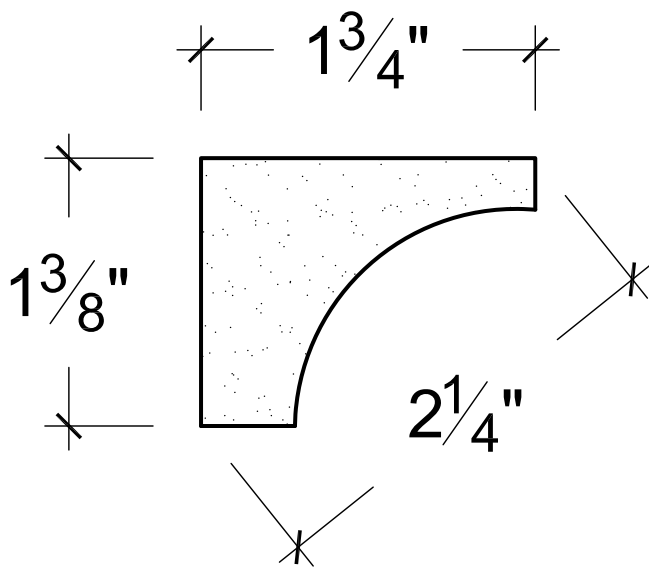

SCALE: 1:1

SCALE: 1:1

SCALE: 1:1

67 Steuben Street
 Brooklyn, NY 11205
 P 718.534.7000
 F 718.534.7040
 www.decocraftusa.com

Design Copyright © Deco Craft USA Inc.2010.All rights reserved

NAME:	COVE	HEIGHT:	1. 3/8"
ITEM#	DC501-160	PROJECTION:	1. 3/4"
MATERIAL:	PLASTER	FACE:	2. 1/4"
		REPEAT:	N/A
		LENGTH:	96"