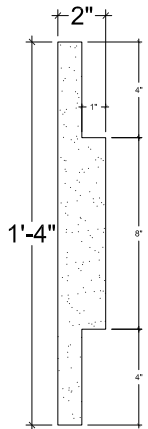

SCALE: 1 1/2" - 1"

SCALE: 1 1/2" - 1"

SCALE: 1 1/2" - 1"

C:\Documents and Settings\Administrator\My Documents\DECORAFF\deco logo bottom of PDF Files 2.jpg

NAME:	PANEL	HEIGHT:	16"
ITEM#	DC416-382	PROJECTION:	2"
MATERIAL:	PLASTER	FACE:	N/A
		REPEAT:	N/A
		LENGTH:	96"