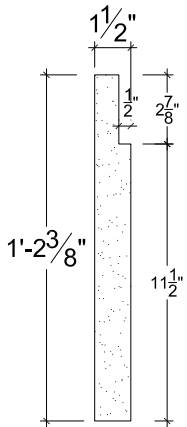

SCALE: 1 1/2" - 1"

SCALE: 1 1/2" - 1"

SCALE: 1 1/2" - 1"

C:\Documents and Settings\Administrator\My Documents\DECORAFF\deco logo bottom of PDF Files 2.jpg

NAME:	PANEL	HEIGHT:	14. 3/8"
		PROJECTION:	1. 1/2"
ITEM#	DC414-382	FACE:	N/A
		REPEAT:	N/A
MATERIAL:	PLASTER	LENGTH:	96"