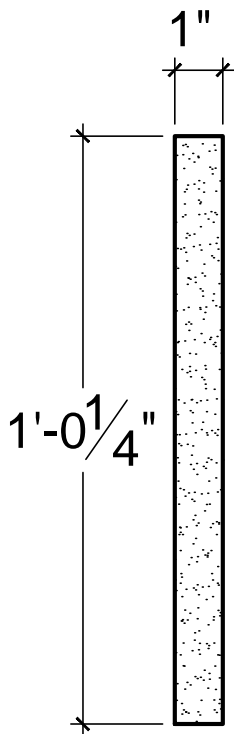

SCALE: 3" = 1"

SCALE: 3" = 1"

SCALE: 3" = 1"

67 Steuben Street
 Brooklyn, NY 11205
 P 718.534.7000
 F 718.534.7040
 www.decocraftusa.com

Design Copyright © Deco Craft USA Inc.2010.All rights reserved

NAME:

PANEL

ITEM#

DC412-165A

MATERIAL:

PLASTER

HEIGHT:

12. 1/4"

PROJECTION:

1"

FACE:

N/A

REPEAT:

N/A

LENGTH:

84"