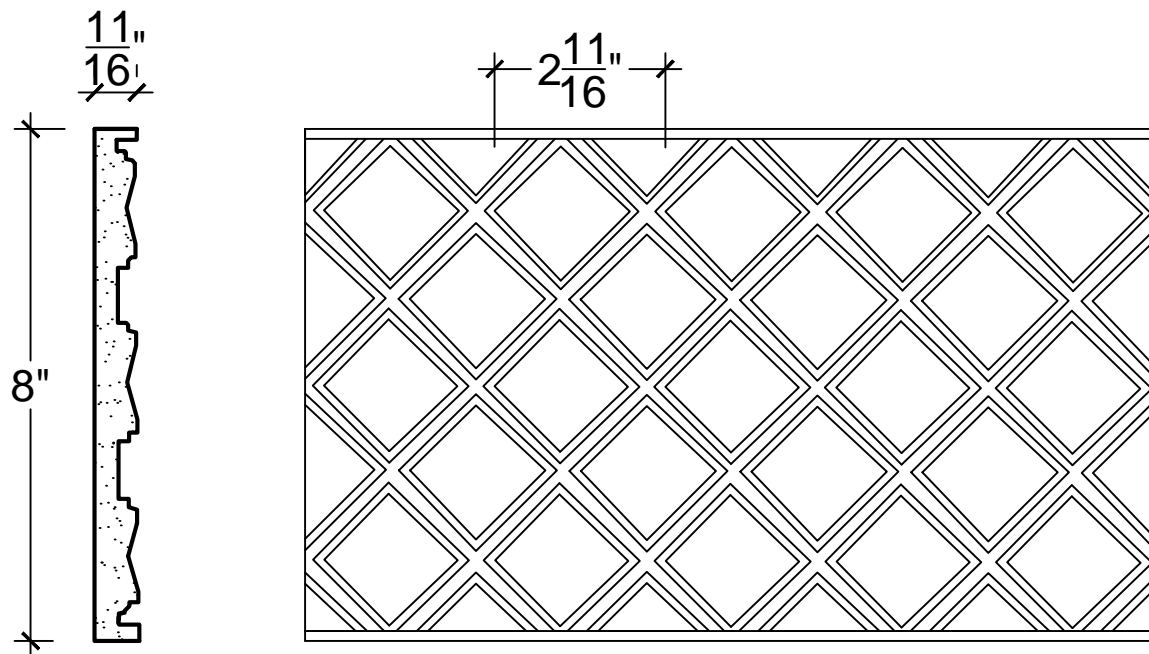

SCALE: 4" - 1'-0"

SCALE: 3" - 1"

SCALE: 4" - 1'-0"

67 Steuben Street
 Brooklyn, NY 11205
 P 718.534.7000
 F 718.534.7040
 www.decocraftusa.com

Design Copyright © Deco Craft USA Inc.2010.All rights reserved

NAME:	PANEL	HEIGHT:	8"
ITEM#	DC408-196	PROJECTION:	11/16"
MATERIAL:	PLASTER	FACE:	N/A
		REPEAT:	2. 11/16"
		LENGTH:	65"