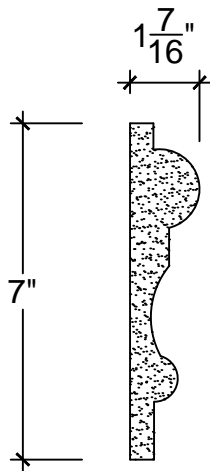

SCALE: 4" = 1'

SCALE: 4" = 1'

SCALE: 4" = 1'

67 Steuben Street
 Brooklyn, NY 11205
 P 718.534.7000
 F 718.534.7040
 www.decocraftusa.com

Design Copyright © Deco Craft USA Inc.2010.All rights reserved

NAME:	PANEL	HEIGHT:	7"
ITEM#	DC407-116	PROJECTION:	1.7/16"
MATERIAL:	PLASTER	FACE:	N/A
		REPEAT:	N/A
		LENGTH:	96"