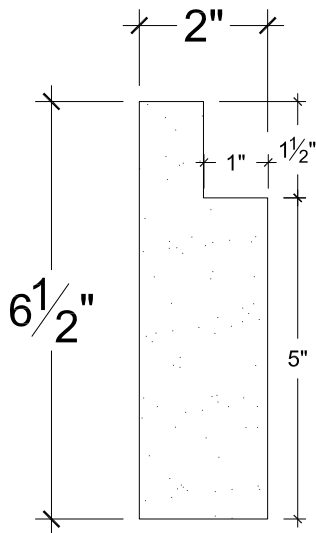

SCALE: 4" - 1"

SCALE: 4" - 1"

SCALE: 4" - 1"

C:\Documents and Settings\Administrator\My Documents\DECORAPT\deco logo bottom of PDF Files 2.jpg

NAME:

PANEL

HEIGHT:

6. 1/2"

PROJECTION:

2"

ITEM#

DC406-382B

FACE:

N/A

REPEAT:

N/A

MATERIAL:

PLASTER

LENGTH:

96"