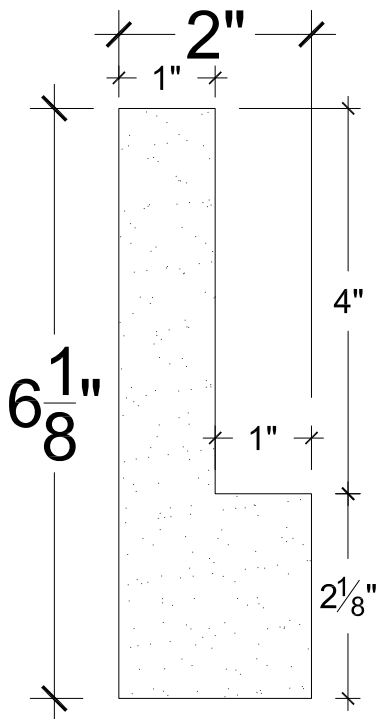

SCALE: 6" - 1"

SCALE: 6" - 1"

SCALE: 6" - 1"

C:\Documents and Settings\Administrator\My Documents\DECOR\AFT\deco logo bottom of PDF Files 2.jpg

NAME:

PANEL

HEIGHT:

6. 1/8"

PROJECTION:

2"

ITEM#

DC406-382A

FACE:

N/A

REPEAT:

N/A

MATERIAL:

PLASTER

LENGTH:

96"