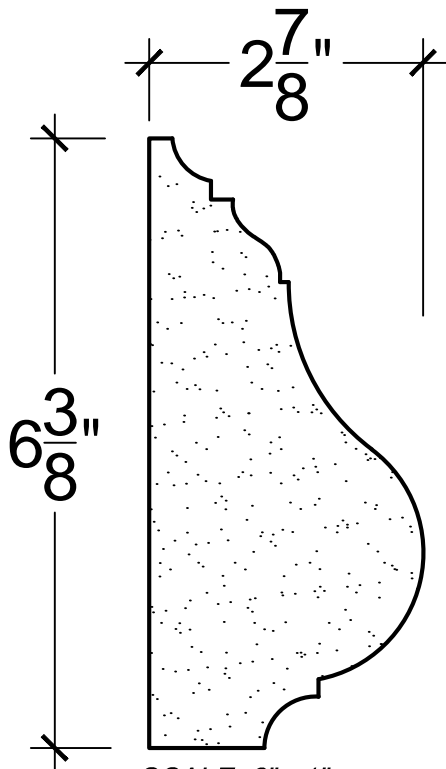

SCALE: 6" - 1"

SCALE: 6" - 1"

SCALE: 6" - 1"

67 Steuben Street
 Brooklyn, NY 11205
 P 718.534.7000
 F 718.534.7040
 www.decocraftusa.com

Design Copyright © Deco Craft USA Inc.2010.All rights reserved

NAME:	PANEL	HEIGHT:	6. 3/8"
ITEM#	DC406-343	PROJECTION:	2. 7/8"
MATERIAL:	PLASTER	FACE:	N/A
		REPEAT:	N/A
		LENGTH:	96"