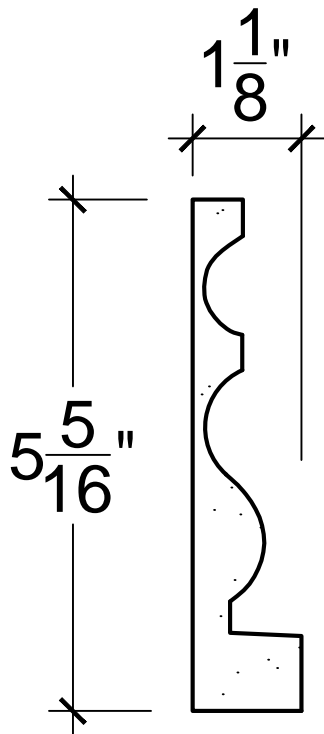

SCALE: 6" - 1"

SCALE: 6" - 1"

SCALE: 6" - 1"

67 Steuben Street
Brooklyn, NY 11205
P 718.534.7000
F 718.534.7040
www.decocraftusa.com

Design Copyright © Deco Craft USA Inc.2010.All rights reserved

NAME:	PANEL	HEIGHT:	5. 5/16"
ITEM#	DC405-376	PROJECTION:	1. 1/8"
MATERIAL:	PLASTER	FACE:	N/A
		REPEAT:	N/A
		LENGTH:	96"