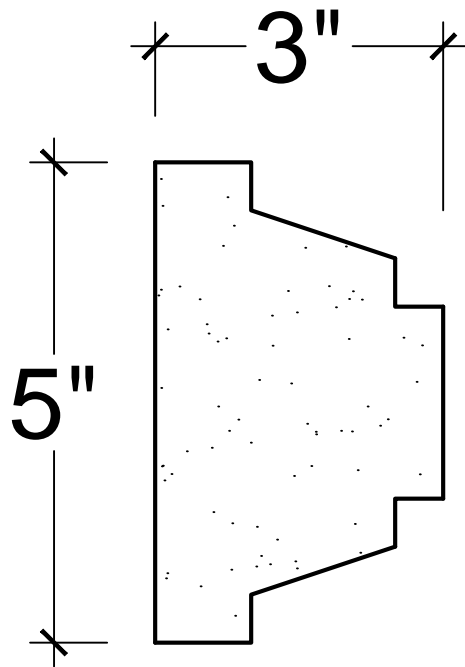

SCALE: 6" - 1"

SCALE: 6" - 1"

SCALE: 6" - 1"

67 Steuben Street
 Brooklyn, NY 11205
 P 718.534.7000
 F 718.534.7040
 www.decocraftusa.com

Design Copyright © Deco Craft USA Inc.2010.All rights reserved

NAME:

PANEL

ITEM#

DC405-361

MATERIAL:

PLASTER

HEIGHT:

5"

PROJECTION:

3"

FACE:

N/A

REPEAT:

N/A

LENGTH:

96"