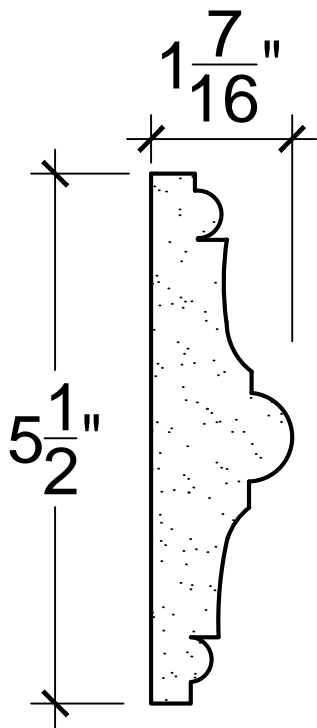

SCALE: 6" = 1'

SCALE: 6" = 1'

SCALE: 6" = 1'

67 Steuben Street  
 Brooklyn, NY 11205  
 P 718.534.7000  
 F 718.534.7040  
 www.decocraftusa.com

Design Copyright © Deco Craft USA Inc.2010.All rights reserved

NAME:

**PANEL**

ITEM#

**DC405-285**

MATERIAL:

**PLASTER**

HEIGHT:

5. 1/2"

PROJECTION:

1. 7/16"

FACE:

N/A

REPEAT:

N/A

LENGTH:

96"