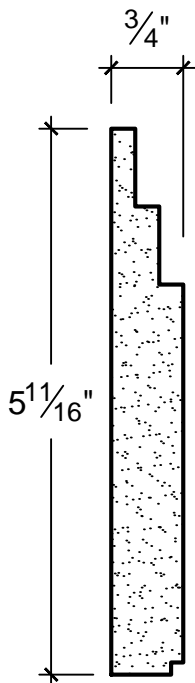

SCALE: 6" = 1'

SCALE: 6" = 1'

SCALE: 6" = 1'

67 Steuben Street  
 Brooklyn, NY 11205  
 P 718.534.7000  
 F 718.534.7040  
 www.decocraftusa.com

Design Copyright © Deco Craft USA Inc.2010.All rights reserved

NAME:

**PANEL**

ITEM#

**DC405-182B**

MATERIAL:

**PLASTER**

HEIGHT:

5. 11/16"

PROJECTION:

3/4"

FACE:

N/A

REPEAT:

N/A

LENGTH:

96"