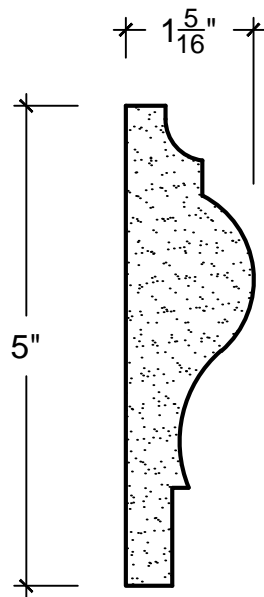

SCALE: 6" = 1'

SCALE: 6" = 1'

SCALE: 6" = 1'

67 Steuben Street  
 Brooklyn, NY 11205  
 P 718.534.7000  
 F 718.534.7040  
 www.decocraftusa.com

Design Copyright © Deco Craft USA Inc.2010.All rights reserved

NAME:	PANEL	HEIGHT:	5"
ITEM#	DC405-119	PROJECTION:	1.5/16
MATERIAL:	PLASTER	FACE:	N/A
		REPEAT:	N/A
		LENGTH:	96"