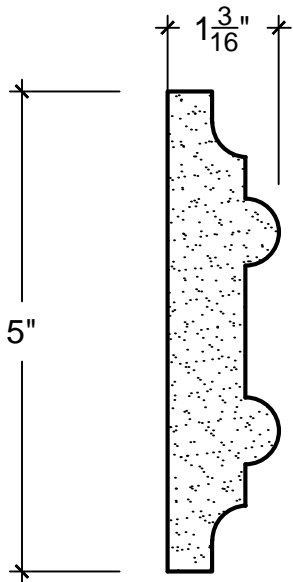

SCALE: 6" = 1'

SCALE: 6" = 1'

SCALE: 6" = 1'

67 Steuben Street
 Brooklyn, NY 11205
 P 718.534.7000
 F 718.534.7040
 www.decocraftusa.com

Design Copyright © Deco Craft USA Inc.2010.All rights reserved

NAME: PANEL	HEIGHT: 5"
	PROJECTION: 1. 3/16"
ITEM# DC405-117	FACE: N/A
	REPEAT: N/A
MATERIAL: PLASTER	LENGTH: 96"