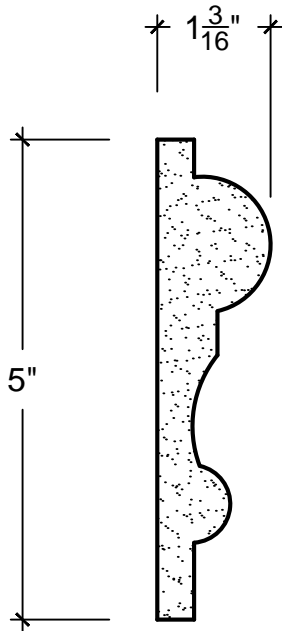

SCALE: 6" = 1'

SCALE: 6" = 1'

SCALE: 6" = 1'

67 Steuben Street
 Brooklyn, NY 11205
 P 718.534.7000
 F 718.534.7040
 www.decocraftusa.com

Design Copyright © Deco Craft USA Inc.2010.All rights reserved

NAME:	PANEL	HEIGHT:	5"
ITEM#	DC405-116	PROJECTION:	1. 3/16"
MATERIAL:	PLASTER	FACE:	N/A
		REPEAT:	N/A
		LENGTH:	96"