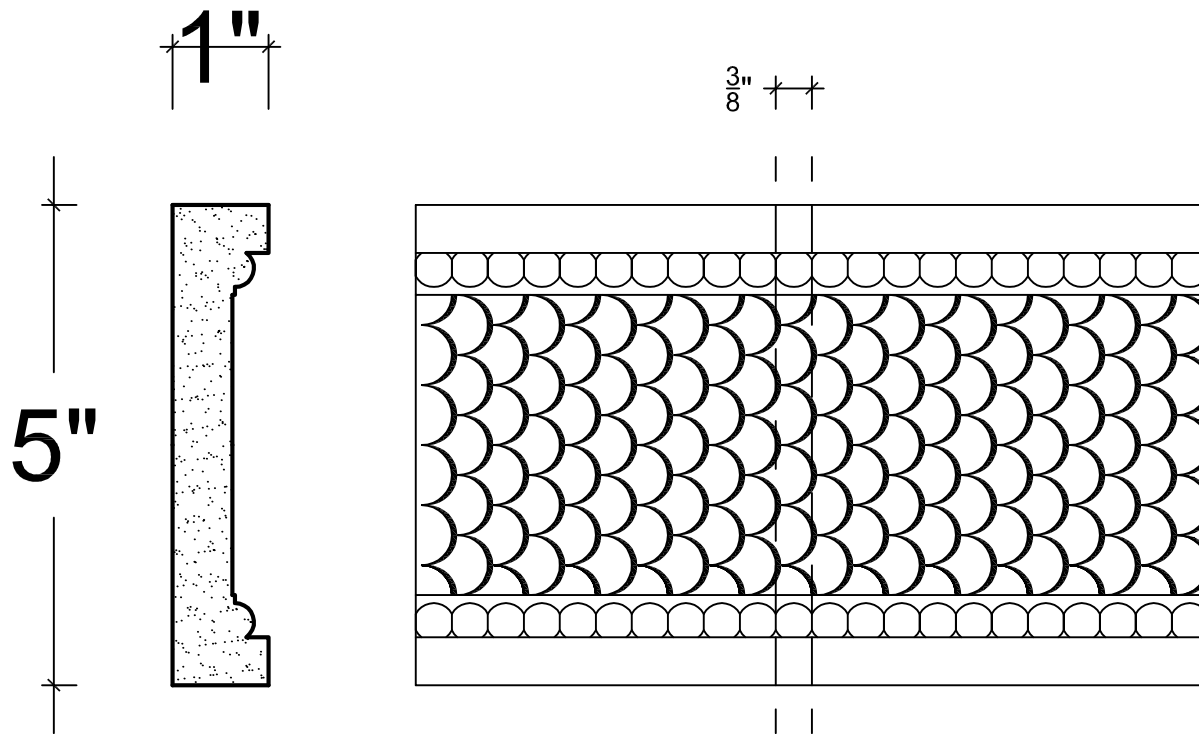

SCALE: 6" = 1'

SCALE: 6" = 1'

SCALE: 6" = 1'

67 Steuben Street
 Brooklyn, NY 11205
 P 718.534.7000
 F 718.534.7040
 www.decocraftusa.com

Design Copyright © Deco Craft USA Inc. 2010. All rights reserved

NAME:

PANEL

ITEM#

DC405-098

MATERIAL:

PLASTER

HEIGHT:

5"

PROJECTION:

1"

FACE:

N/A

REPEAT:

N/A

LENGTH:

96"