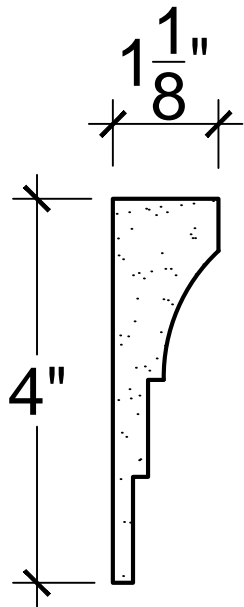

SCALE: 6" - 1"

SCALE: 6" - 1"

SCALE: 6" - 1"

67 Steuben Street
 Brooklyn, NY 11205
 P 718.534.7000
 F 718.534.7040
 www.decocraftusa.com

Design Copyright © Deco Craft USA Inc.2010.All rights reserved

NAME:	PANEL	HEIGHT:	4"
ITEM#	DC404-390	PROJECTION:	1. 1/8"
MATERIAL:	PLASTER	FACE:	N/A
		REPEAT:	N/A
		LENGTH:	96"