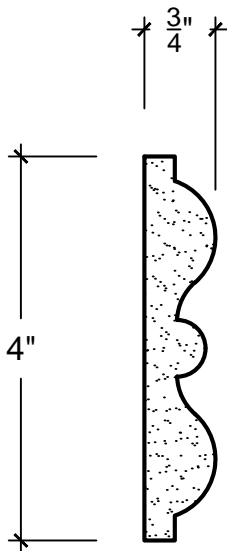

SCALE: 3" = 1'

SCALE: 3" = 1'

SCALE: 3" = 1'

67 Steuben Street
 Brooklyn, NY 11205
 P 718.534.7000
 F 718.534.7040
 www.decocraftusa.com

Design Copyright © Deco Craft USA Inc.2010.All rights reserved

NAME:

PANEL

ITEM#

DC404-118

MATERIAL:

PLASTER

HEIGHT:

4"

PROJECTION:

3/4"

FACE:

N/A

REPEAT:

N/A

LENGTH:

96"