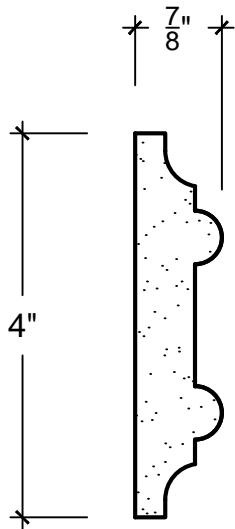

SCALE: 6" = 1'

SCALE: 6" = 1'

SCALE: 6" = 1'

67 Steuben Street
 Brooklyn, NY 11205
 P 718.534.7000
 F 718.534.7040
 www.decocraftusa.com

Design Copyright © Deco Craft USA Inc.2010.All rights reserved

NAME:

PANEL

ITEM#

DC404-117

MATERIAL:

PLASTER

HEIGHT:

4"

PROJECTION:

7/8"

FACE:

N/A

REPEAT:

N/A

LENGTH:

96"