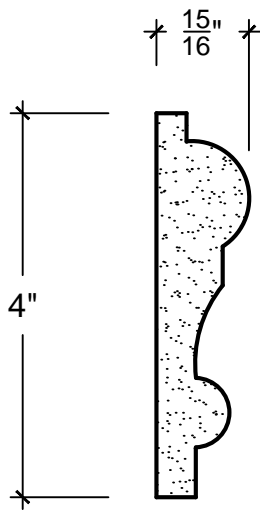

SCALE: 6" = 1'

SCALE: 6" = 1'

SCALE: 6" = 1'

67 Steuben Street
 Brooklyn, NY 11205
 P 718.534.7000
 F 718.534.7040
 www.decocraftusa.com

Design Copyright © Deco Craft USA Inc.2010.All rights reserved

NAME:

PANEL

ITEM#

DC404-116

MATERIAL:

PLASTER

HEIGHT:

4"

PROJECTION:

15/16"

FACE:

N/A

REPEAT:

N/A

LENGTH:

96"