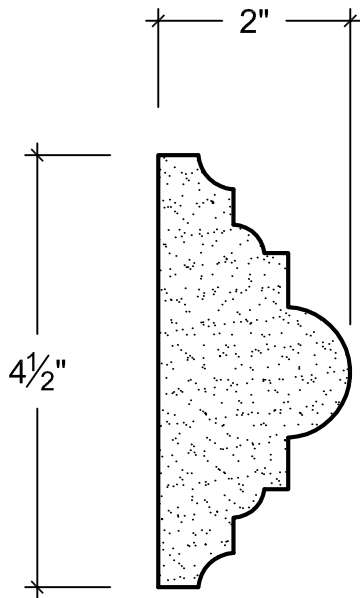

SCALE: 6" = 1'

67 Steuben Street  
 Brooklyn, NY 11205  
 P 718.534.7000  
 F 718.534.7040  
 www.decocraftusa.com

Design Copyright © Deco Craft USA Inc. 2010. All rights reserved

NAME:

**CHAIR RAIL**

ITEM#

**DC404-064**

MATERIAL:

**PLASTER**

HEIGHT:

**4-1/2"**

PROJECTION:

**2"**

FACE:

**N/A**

REPEAT:

**N/A**

LENGTH:

**96"**