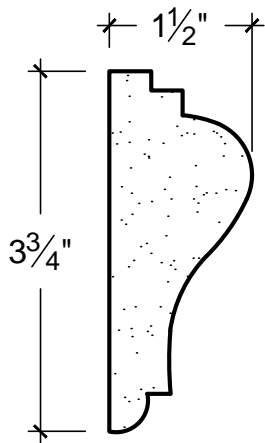

SCALE: 6" = 1'-0"

SCALE: 6" = 1'-0"

SCALE: 6" = 1'-0"

67 Steuben Street
Brooklyn, NY 11205
P 718.534.7000
F 718.534.7040
www.decocraftusa.com

Design Copyright © Deco Craft USA Inc.2010.All rights reserved

NAME:

CHAIR RAIL

ITEM#

DC403-082

MATERIAL:

PLASTER

HEIGHT:

3. 3/4"

PROJECTION:

1. 1/2"

FACE:

N/A

REPEAT:

N/A

LENGTH:

96"