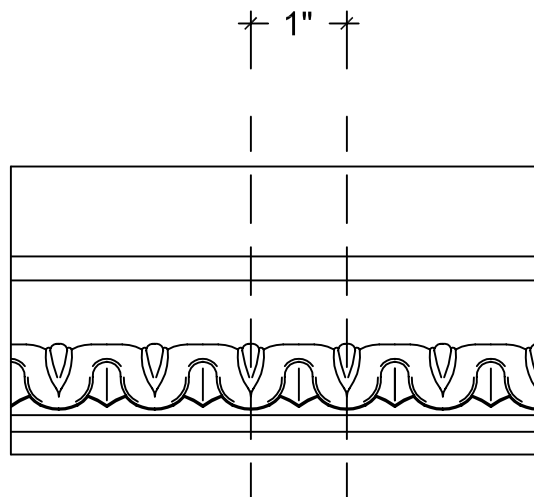

SCALE: 6" = 1'

SCALE: 6" = 1'

SCALE: 6" = 1'

67 Steuben Street  
 Brooklyn, NY 11205  
 P 718.534.7000  
 F 718.534.7040  
 www.decocraftusa.com

Design Copyright © Deco Craft USA Inc.2010.All rights reserved

NAME:

**CHAIR RAIL**

ITEM#

**DC403-061**

MATERIAL:

**PLASTER**

HEIGHT:

**3"**

PROJECTION:

**1-1/2"**

FACE:

**N/A**

REPEAT:

**1"**

LENGTH:

**96"**