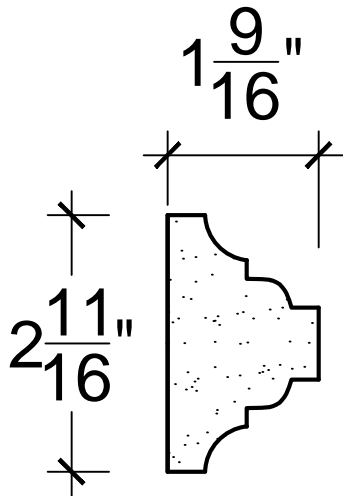

SCALE: 6" = 1'

SCALE: 6" = 1'

SCALE: 6" = 1'

67 Steuben Street
Brooklyn, NY 11205
P 718.534.7000
F 718.534.7040
www.decocraftusa.com

Design Copyright © Deco Craft USA Inc.2010.All rights reserved

NAME:	PANEL	HEIGHT:	2. 11/16"
ITEM#	DC402-306	PROJECTION:	1. 9/16"
MATERIAL:	PLASTER	FACE:	N/A
		REPEAT:	N/A
		LENGTH:	96"