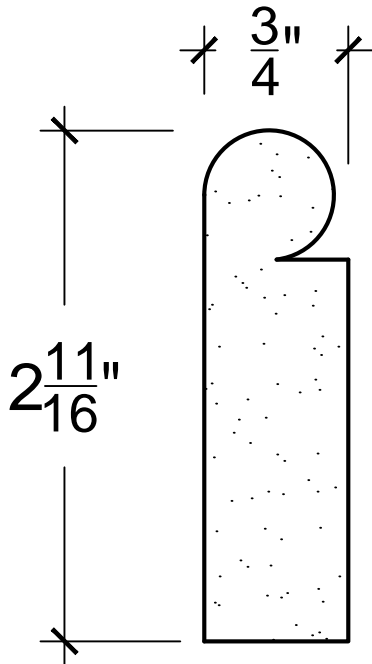

SCALE: 1:1

SCALE: 1:1

SCALE: 1:1

67 Steuben Street  
 Brooklyn, NY 11205  
 P 718.534.7000  
 F 718.534.7040  
 www.decocraftusa.com

Design Copyright © Deco Craft USA Inc.2010.All rights reserved

NAME:	PANEL	HEIGHT:	2. 11/16"
ITEM#	DC402-297	PROJECTION:	3/4"
MATERIAL:	PLASTER	FACE:	N/A
		REPEAT:	N/A
		LENGTH:	96"