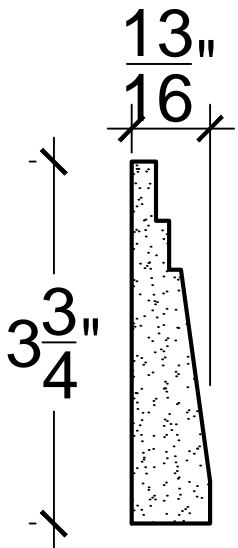

SCALE: 6" - 1"

SCALE: 6" - 1"

SCALE: 6" - 1"

67 Steuben Street
 Brooklyn, NY 11205
 P 718.534.7000
 F 718.534.7040
 www.decocraftusa.com

Design Copyright © Deco Craft USA Inc.2010.All rights reserved

NAME: PANEL	HEIGHT: 3. 3/4"
	PROJECTION: 13/16"
ITEM# DC402-239C	FACE: N/A
	REPEAT: N/A
MATERIAL: PLASTER	LENGTH: 96"