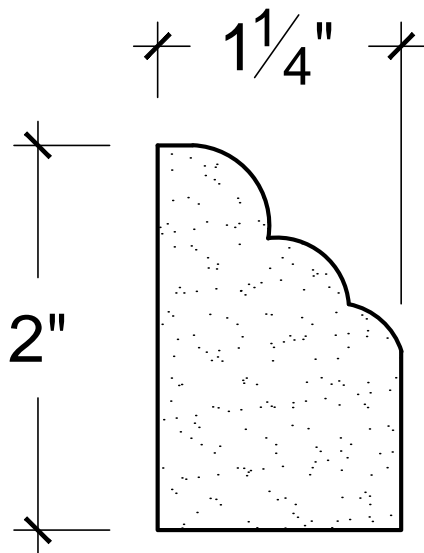

SCALE: 1:1

SCALE: 1:1

SCALE: 1:1

67 Steuben Street
 Brooklyn, NY 11205
 P 718.534.7000
 F 718.534.7040
 www.decocraftusa.com

Design Copyright © Deco Craft USA Inc.2010.All rights reserved

NAME:

PANEL

ITEM#

DC402-205

MATERIAL:

PLASTER

HEIGHT:

2"

PROJECTION:

1. 1/4"

FACE:

N/A

REPEAT:

N/A

LENGTH:

96"