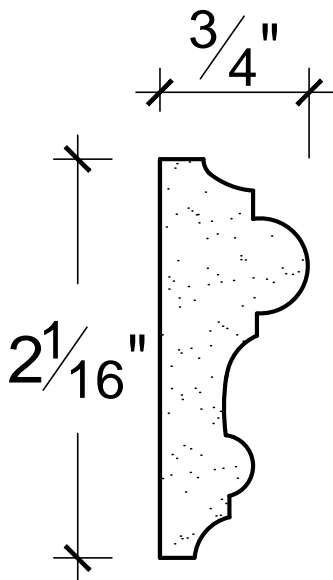

SCALE: 1:1

SCALE: 1:1

SCALE: 1:1

67 Steuben Street
 Brooklyn, NY 11205
 P 718.534.7000
 F 718.534.7040
 www.decocraftusa.com

Design Copyright © Deco Craft USA Inc.2010.All rights reserved

NAME:

PANEL

ITEM#

DC402-189

MATERIAL:

PLASTER

HEIGHT:

2. 1/16"

PROJECTION:

3/4"

FACE:

N/A

REPEAT:

N/A

LENGTH:

96"