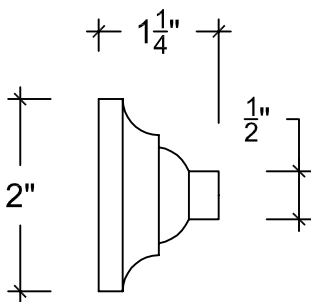

3D VIEW OF MOULDING# DC402-084A
SHOWN FOR CLARITY

SCALE: N.T.S.

MOULDING# DC402-084A JOINS
TO MOULDING# DC402-084

SCALE: N.T.S.

SCALE: 6" = 1'

SCALE: 6" = 1'

67 Steuben Street
Brooklyn, NY 11205
P 718.534.7000
F 718.534.7040
www.decocraftusa.com

Design Copyright © Deco Craft USA Inc.2010.All rights reserved

NAME:

PANEL

ITEM#

DC402-084A

MATERIAL:

PLASTER

HEIGHT:

1-1/4"

PROJECTION:

2"

FACE:

N/A

REPEAT:

N/A

LENGTH:

9-7/8"