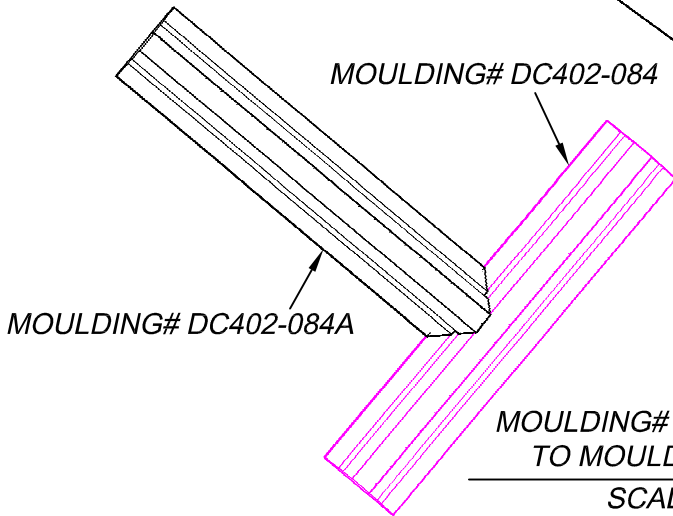

3D VIEW OF MOULDING# DC402-084A
SHOWN FOR CLARITY

SCALE: N.T.S.

MOULDING# DC402-084A JOINS
TO MOULDING# DC402-084

SCALE: N.T.S.

SCALE: 6" = 1'

SCALE: 6" = 1'

67 Steuben Street
Brooklyn, NY 11205
P 718.534.7000
F 718.534.7040
www.decocraftusa.com

Design Copyright © Deco Craft USA Inc.2010.All rights reserved

NAME:

PANEL

ITEM#

DC402-084A

MATERIAL:

PLASTER

HEIGHT:

1-1/4"

PROJECTION:

2"

FACE:

N/A

REPEAT:

N/A

LENGTH:

9-7/8"