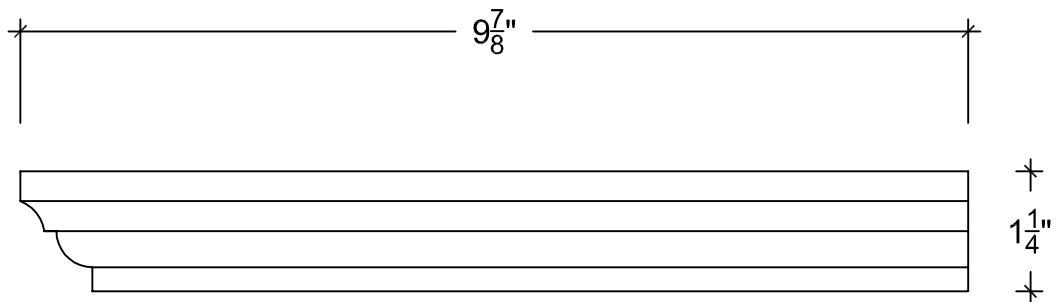

3D VIEW OF MOULDING# DC402-084A
SHOWN FOR CLARITY

SCALE: N.T.S.

MOULDING# DC402-084A JOINS
TO MOULDING# DC402-084

SCALE: N.T.S.

SCALE: 6" = 1'

SCALE: 6" = 1'

67 Steuben Street
Brooklyn, NY 11205
P 718.534.7000
F 718.534.7040
www.decocraftusa.com

Design Copyright © Deco Craft USA Inc.2010.All rights reserved

NAME:

PANEL

ITEM#

DC402-084A

MATERIAL:

PLASTER

HEIGHT:

1-1/4"

PROJECTION:

2"

FACE:

N/A

REPEAT:

N/A

LENGTH: