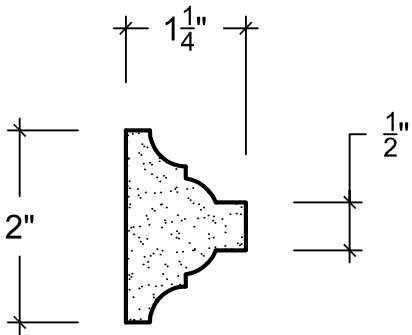

SCALE: 6" = 1'

SCALE: 6" = 1'

SCALE: 6" = 1'

67 Steuben Street
 Brooklyn, NY 11205
 P 718.534.7000
 F 718.534.7040
 www.decocraftusa.com

Design Copyright © Deco Craft USA Inc. 2010. All rights reserved

NAME:

PANEL

ITEM#

DC402-084

MATERIAL:

PLASTER

HEIGHT:

2"

PROJECTION:

1-1/4"

FACE:

N/A

REPEAT:

N/A

LENGTH:

60"