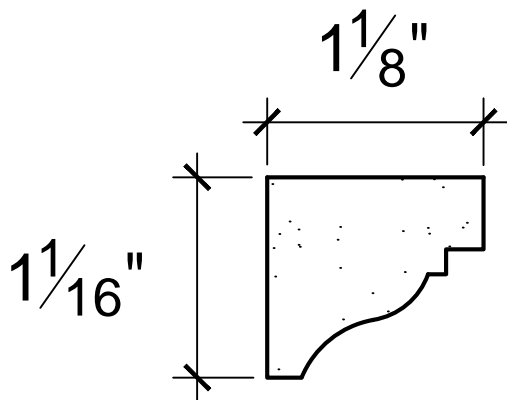

SCALE: 1:1

SCALE: 1:1

SCALE: 1:1

67 Steuben Street  
 Brooklyn, NY 11205  
 P 718.534.7000  
 F 718.534.7040  
 www.decocraftusa.com

Design Copyright © Deco Craft USA Inc.2010.All rights reserved

NAME:	PANEL	HEIGHT:	1. 1/16"
ITEM#	DC401-308	PROJECTION:	1. 1/8"
MATERIAL:	PLASTER	FACE:	N/A
		REPEAT:	N/A
		LENGTH:	96"