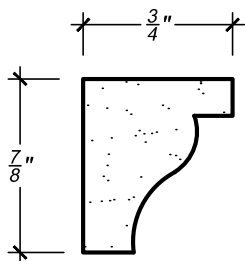

SCALE: 1:1

SCALE: 1:1

SCALE: 1:1

67 Steuben Street  
Brooklyn, NY 11205  
P 718.534.7000  
F 718.534.7040  
www.decocraftusa.com

Design Copyright © Deco Craft USA Inc.2010.All rights reserved

NAME:	PANEL	HEIGHT:	7/8"
ITEM#	DC401-257	PROJECTION:	3/4"
MATERIAL:	PLASTER	FACE:	N/A
		REPEAT:	N/A
		LENGTH:	60"