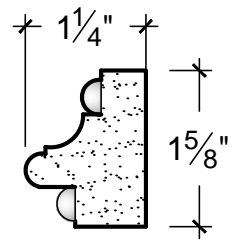

SCALE: 6" = 1'-0"

SCALE: 6" = 1'-0"

67 Steuben Street
 Brooklyn, NY 11205
 P 718.534.7000
 F 718.534.7040
 www.decocraftusa.com

Design Copyright © Deco Craft USA Inc.2010.All rights reserved

NAME:

PANEL CORNER

ITEM#

DC401-245B

MATERIAL:

PLASTER

HEIGHT:

9. 1/2"

PROJECTION:

1. 1/4"

FACE:

N/A

REPEAT:

3/8"

LENGTH:

N/A

WIDTH:

9. 1/2"

LENGTH:

N/A

WIDTH:

9. 1/2"