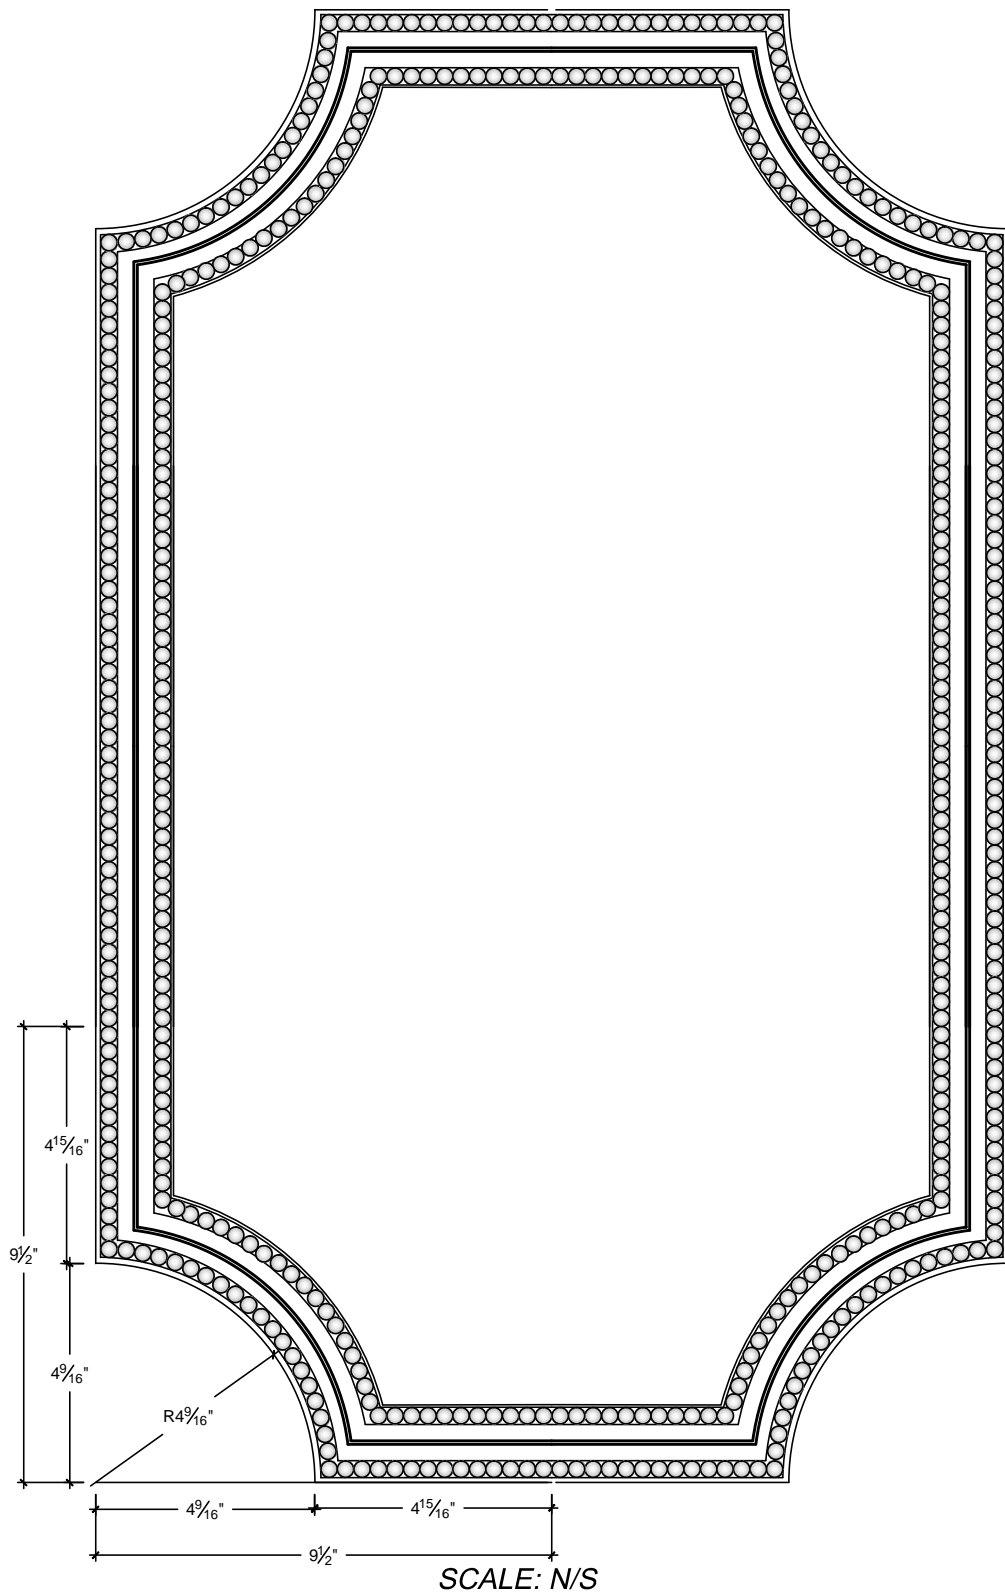

ITEM#

DC401-245B

MATERIAL:

PLASTER

HEIGHT:

9. 1/2"

PROJECTION:

1. 1/4"

FACE:

N/A

REPEAT:

3/8"

LENGTH:

N/A

WIDTH:

9. 1/2"

HEIGHT:

9. 1/2"

PROJECTION:

1. 1/4"

FACE:

N/A

REPEAT:

3/8"

LENGTH:

N/A

WIDTH:

9. 1/2"